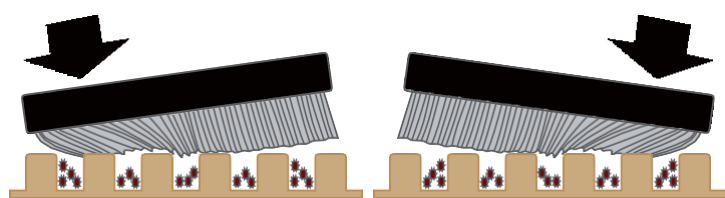

Traditional single disc machines may have an uneven grip

Thanks to this combination of rotary and orbital motion, its cleaning action is enhanced.

Traditional single disc machines don't cover the whole surface underneath, especially during lateral movements. Lateral overload may damage the floor and not remove dirt completely. With TP43 ORBITAL the cleaning area is always constant and the accessory remains planar to the floor. Imbalances are avoided and productivity is increased.